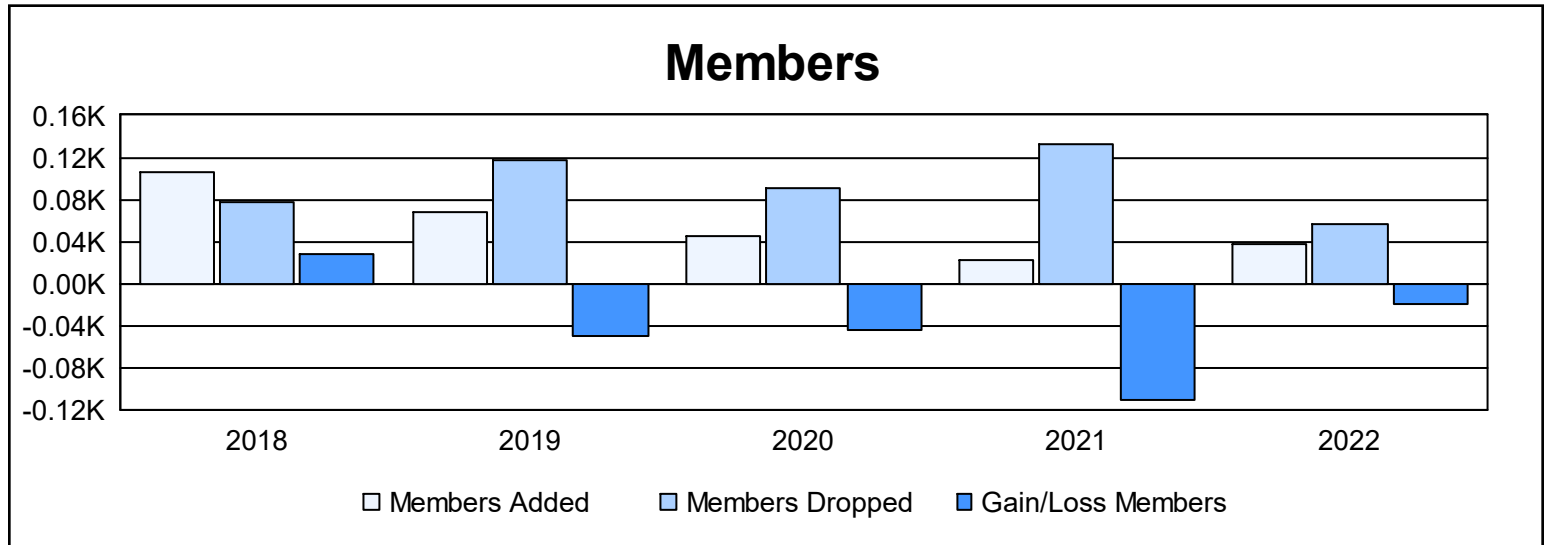

Year	New Clubs	Dropped Clubs	Gain/ Loss Clubs	New Members	Charter Members	Reinstate Members	Transfer Members	Total Member Added	Total Members Dropped	Gain/ Loss Members
2017-2018	1	1	0	40	60	1	4	105	78	27
2018-2019	0	0	0	47	21	0	0	68	118	-50
2019-2020	0	1	-1	28	4	10	3	45	90	-45
2020-2021	0	3	-3	22	0	0	0	22	132	-110
2021-2022	0	2	-2	25	2	10	0	37	56	-19
<b>Average</b>	<b>0</b>	<b>1</b>	<b>-1</b>	<b>32</b>	<b>17</b>	<b>4</b>	<b>1</b>	<b>55</b>	<b>95</b>	<b>-39</b>

### Membership Composition June 2022 Cumulative