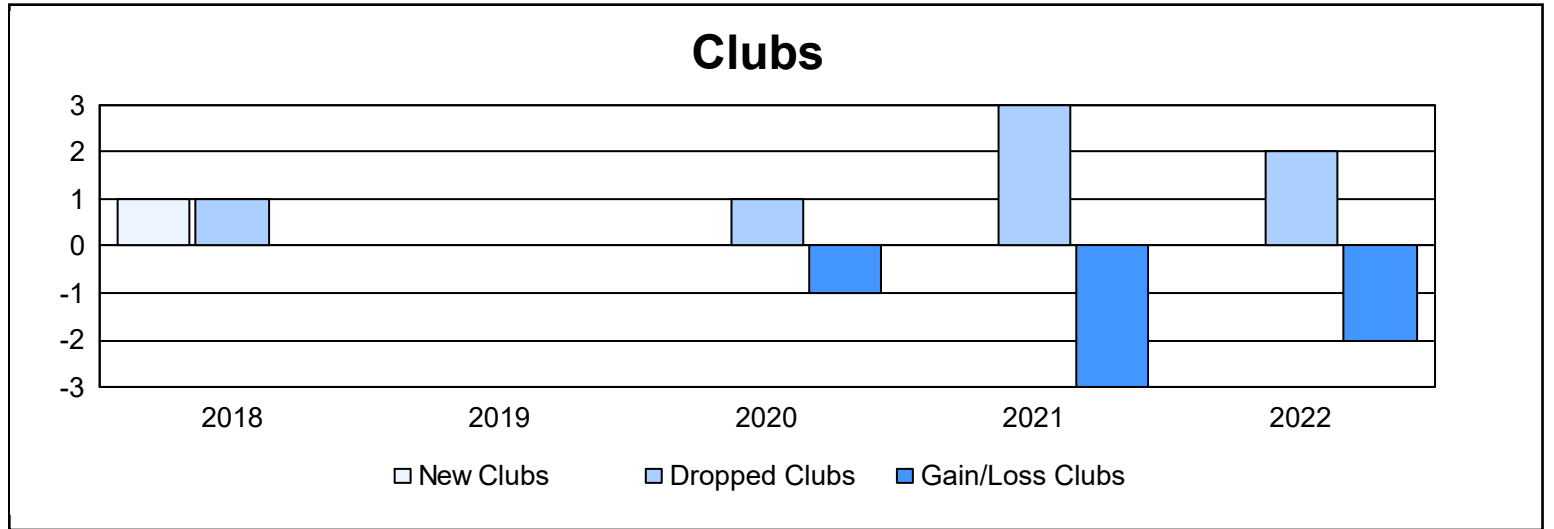

Year	New Clubs	Dropped Clubs	Gain/ Loss Clubs	New Members	Charter Members	Reinstate Members	Transfer Members	Total Member Added	Total Members Dropped	Gain/ Loss Members
2017-2018	1	1	0	40	60	1	4	105	78	27
2018-2019	0	0	0	47	21	0	0	68	118	-50
2019-2020	0	1	-1	28	4	10	3	45	90	-45
2020-2021	0	3	-3	22	0	0	0	22	132	-110
2021-2022	0	2	-2	25	2	10	0	37	56	-19
<b>Average</b>	<b>0</b>	<b>1</b>	<b>-1</b>	<b>32</b>	<b>17</b>	<b>4</b>	<b>1</b>	<b>55</b>	<b>95</b>	<b>-39</b>

### Membership Composition June 2022 Cumulative